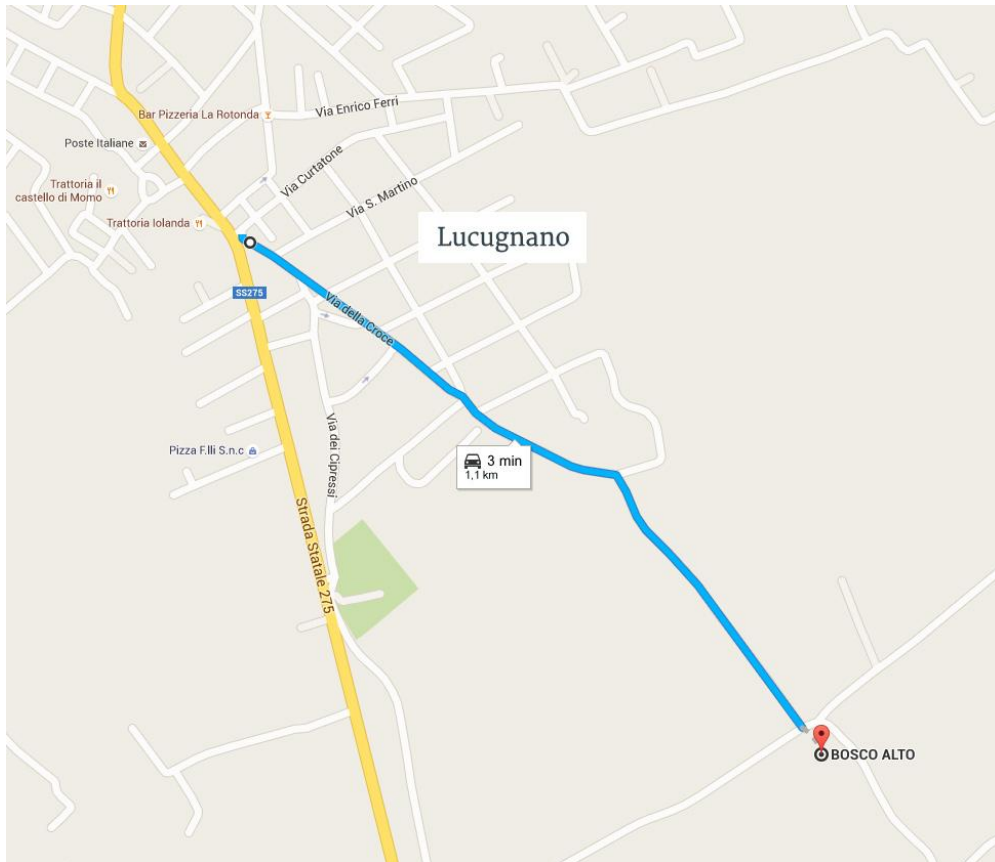

BOSCO ALTO

SALENTO

How to reach us

Bosco Alto is located between Lecce and Santa Maria di Leuca. It's easily reached from the SS275 and **Via della Croce**. On the SS275, direction S. Maria di Leuca, you will meet a big cross about 3 meters high: keep the cross on your right and take Via della Croce. Follow the road for about 5 minutes and you will arrive in front of the Masseria Bosco Alto.

<https://www.google.it/maps/place/BOSCO+ALTO/@39.9731709,18.3103596,11.5z/data=!4m2!3m1!1sox1344oe809b70co13:oxcoa7dfa3e317e8f>

<https://www.google.it/maps/dir/39.9331358,18.321109/BOSCO+ALTO,+Via+della+Croce,+73030+Lucignano+di+Tricase+LE/@39.9310046,18.3234124,16z/data=!4m9!4m8!1m0!1m5!1m1!1sox13440e809b70c013:oxcoa7dfa3e317e8f!2m2!1d18.329679!2d39.927271!3eo>